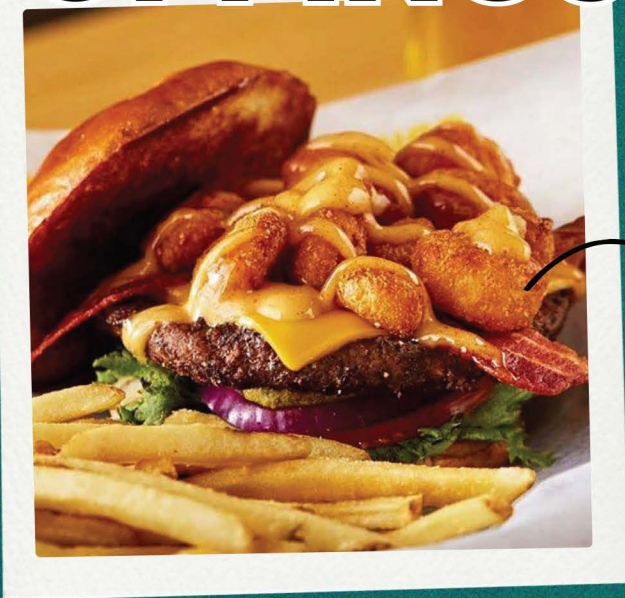

Epic TOPPINGS

Mozzarella Breaded Mozzluna
McCain, 60 pc
#409556